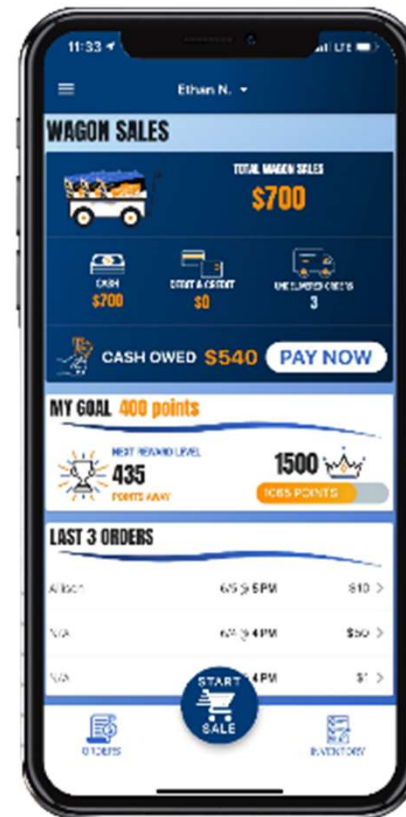

Trail's End[®]

Text APP to 62771 to
DOWNLOAD THE APP
& START SELLING TODAY

ONE MINUTE to register your account!

Accept Debit & Credit
Cards for FREE!
No Reader Required.

Each Scout Must Have
a Registered Account.
Same Email Can Be Used
For Multiple Accounts.

Record ALL of Your
Sales in the App, Even
Take Order Sales!

CREDIT / DEBIT

Trail's End™

Turn in cash collected from Wagon Sales with **credit/debit payment to your unit.**

- Navigate to Wagon Sales in the App
- Click PAY NOW
- Enter the payment amount
 - You don't have to pay the full amount at once
- Swipe your credit card or enter manually

No need to carry around cash until you see your Popcorn Kernel. Pay your unit through the app at your convenience!

TRAIL'S END REWARDS

Trail's End[™]

Trail's End[™] REWARDS
 Earn amazon.com Gift Cards and choose the prize **YOU** want

COLLECT POINTS TO EARN AMAZON.COM GIFT CARDS. TO QUALIFY, ALL SALES MUST BE RECORDED IN THE TRAIL'S END APP, WHICH WILL CALCULATE TOTAL POINTS FOR YOU.

VISIT THE APP TO SEE EVEN MORE LEVELS & REWARD IDEAS
NO LIMIT Earn 17,500 pts or more and receive an Amazon.com Gift Card worth 10% of your total pts